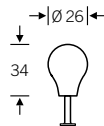

Cabinet knob Hook

36 3691 

incl. M4 x 30 mm screws

36 3650 

Design: Jasper Morrison

36 3654 

Design: Jasper Morrison

incl. M4 x 30 mm screws