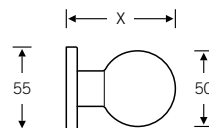

Door knobs

23 0802 

23 0802 00005 (face fixing)

Aluminium X = 77 mm
 Stainless Steel X = 73 mm
 Brass X = 72 mm
 Bronze X = 72 mm

23 0803 

23 0803 00005 (face fixing)

fsb.de/230802
fsb.de/230803