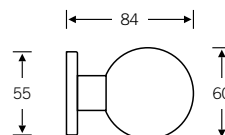

Door knobs

23 0802 

23 0802 00005 (face fixing)

Aluminium X = 77 mm
 Stainless Steel X = 73 mm
 Brass X = 72 mm
 Bronze X = 72 mm

23 0803 

23 0803 00005 (face fixing)

fsb.de/230802
fsb.de/230803