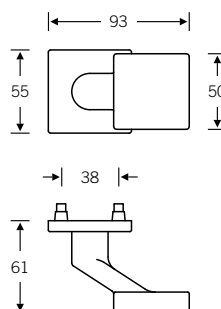

## Door knobs

23 0812 

Screw centres 38 mm

Door knob may only be used in conjunction with FSB ASL®/AGL® lever/knob sets, cf. Section 3a

23 0846 

Screw centres 38 mm

Door knob may only be used in conjunction with FSB ASL®/AGL® lever/knob sets, cf. Section 3a