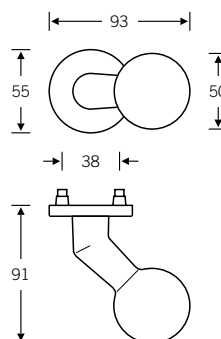

## Door knobs

23 0812 

Screw centres 38 mm

Door knob may only be used in conjunction with FSB ASL®/AGL® lever/knob sets, cf. Section 3a

23 0846 

Screw centres 38 mm

Door knob may only be used in conjunction with FSB ASL®/AGL® lever/knob sets, cf. Section 3a