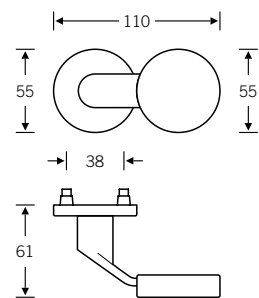

## Door knobs

23 0854 ■

Screw centres 38 mm

Door knob may only be used in conjunction with FSB ASL®/AGL® lever/knob sets, cf. Section 3a

[fsb.de/230854](https://www.fsb.de/230854)