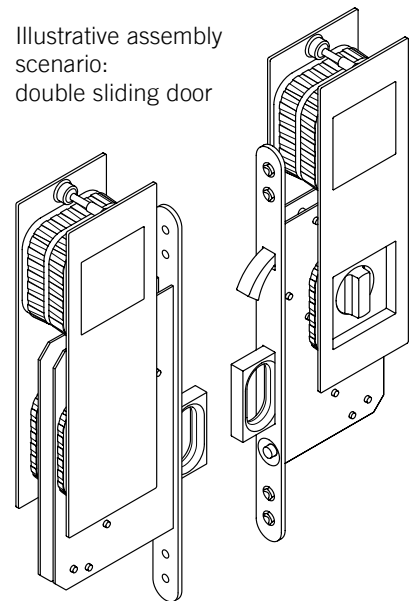

Flush-pull set for double sliding doors

42 4255 09006 ■

Flush-pull set with 72 GK Series mortice strike box (with spring pull)

FSB 42 4255 09008 additionally required for use on double sliding doors (see page 377)

Suitable for door thicknesses of 38–42 mm*
Forend in Stainless Steel

Scope of delivery:
– Flush-pull set
– 72 GK Series mortice strike box

Illustrative assembly scenario:
double sliding door

42 4255 09006