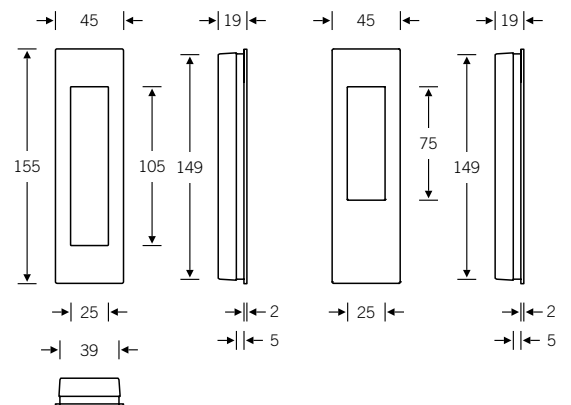

Flush pulls
rectangular

42 4251 

- 42 4251 00000 (open)*
- 42 4251 00001 (enclosed)
- 42 4251 00002 (semi-enclosed)

Area routed out 150 × R 20 × 17.5 mm

fsb.de/424251

* 42 4251 00000 also available
in Bronze