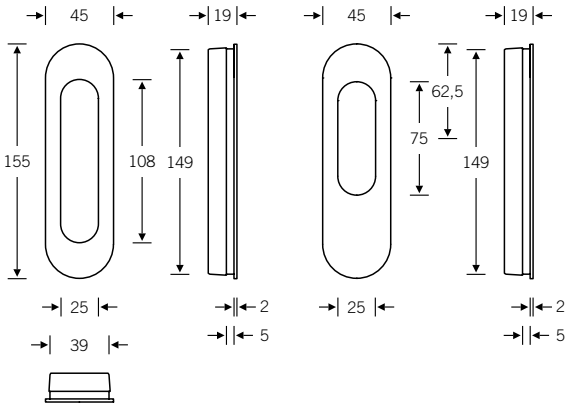

Flush pulls oval

42 4250 

- 42 4250 00000 (open)*
- 42 4250 00001 (enclosed)
- 42 4250 00002 (semi-enclosed)

Area routed out 150 × R 20 × 17.5 mm

fsb.de/424250

* 42 4250 00000 also available in Bronze