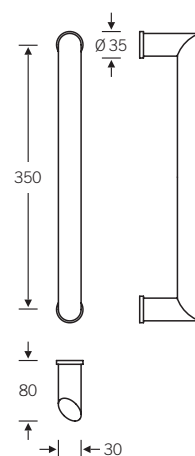

Door handle oval

66 6650 ■

Product no.	A	Ø
66 6650 038	350	36 x 22
66 6650 099	351-1500	36 x 22

Fixing M8
Safety clearance S = 49 mm
(see page 425)

fsb.de/666650