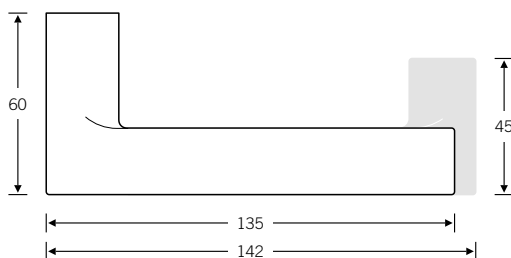

Architect Peter Bastian wanted his handle to make a dignified impact on tall, large-format doors despite being pared down to an almost doctrinaire degree. The result is a very neatly designed lever handle that offers the hand plenty of squareness to get hold of.

Recommended rose/backplate variants

EN 179

Design: Peter Bastian

EN 179 model: FSB 1002

Wide-backplate set to order

* restrictions for some variants

surface-mtd

flush-fitted*