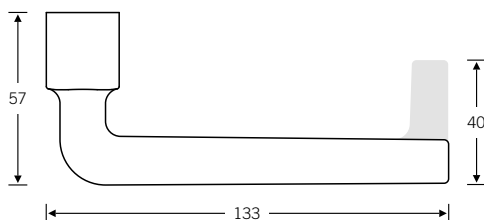

Recommended rose/backplate variants

Design: David Chipperfield  EN 179 model: FSB 1134

Wide-backplate set in Bronze to order

* restrictions for some variants

surface-mtd

flush-fitted*