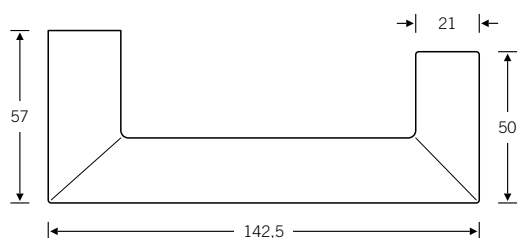

The 1076 model FSB launched in 1990, a lever handle design with its roots in the 1920s, became the most-copied lever handle of the century. The version shown here, FSB 1016, is a more enclosed counterpart to it.

Recommended rose/backplate variants

EN 179

Wide-backplate set in Bronze to order

\* restrictions for some variants

surface-mtd

flush-fitted\*