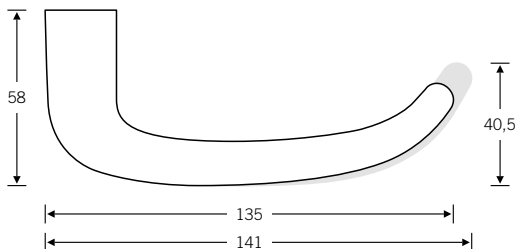

In the 1950s, the Swiss architect, sculptor and designer Max Bill got together with Ernst Moeckl to fashion a door handle that made design history as the "Ulm handle". It in turn prompted Johannes Potente to produce FSB model 1023, which has long served as an alternative to the common U-shaped models.

Recommended rose/backplate variants

EN 179

 EN 179 model: FSB 1053

* restrictions for some variants

surface-mtd

flush-fitted*