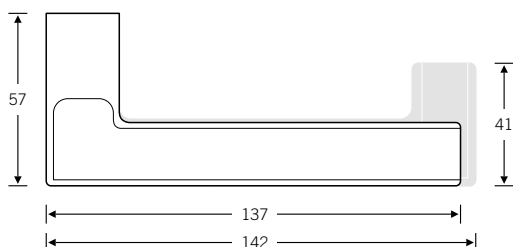

In the autumn of 1996, Düsseldorf-based interior designer Heike Falkenberg asked FSB to recreate an old handle design for a renovation job. Using the sketch she submitted, FSB's Development unit milled a demonstration model out of the FSB 1076 handle. It was recently re-interpreted by giving it a straight-cornered rose.

Recommended rose/backplate variants

EN179

Design: Heike Falkenberg

 EN 179 model: FSB 1031

* only in Stainless Steel
** restrictions for some variants

surface-mtd	●	●	○	●	●
-------------	---	---	---	---	---

flush-fitted**	●	○	●	●
----------------	---	---	---	---