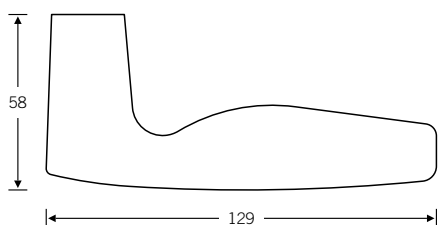

FSB 1058 was Johannes Potente's own personal favourite. We are unable to say why, two years after designing his superlative FSB 1051, he followed up with this redesign. FSB 1058 is one of four models designed by Johannes Potente now on permanent display at the MoMA in New York.

Recommended rose/backplate variants

Design: Johannes Potente

surface-mtd