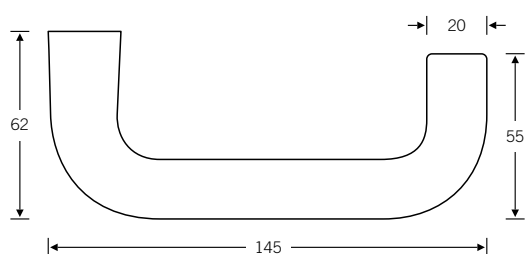

This is a lever handle design that became “really famous” during the heyday of colour in the 1970s. For many student architects from those days this model sums up the architecture of the age.

Recommended rose/backplate variants

EN 179

\* restrictions for some variants

surface-mtd

flush-fitted\*