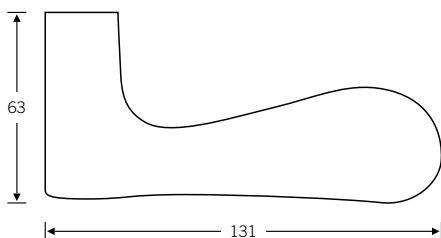

Lever handle FSB 1144 is just as pleasing to the eye as it is to the hand. Designer Jasper Morrison lets our eyes know that this door handle is a hand tool with which to operate doors. Said eyes promptly relax and a hand takes over: the thumb falls into place; the forefinger finds its furrow; the hand makes to grip and finds plenty to grip hold of. This is precisely what the Four-Point Guide to Good Grip drawn up by Otl Aicher and ourselves demands.

Recommended rose/backplate variants

Design: Jasper Morrison

* restrictions for some variants

surface-mtd

flush-fitted*