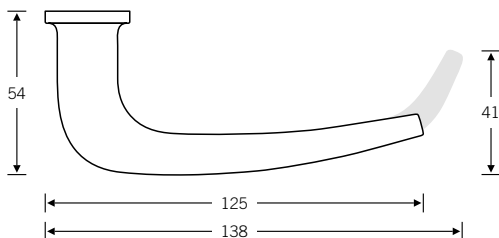

Berlin architect Hans Kollhoff devised a handle design for his projects that consciously incorporates formal elements from the 1930s. His uncluttered door handles and window handles were immediately embraced as authentic interpretations by the market.

Recommended rose/backplate variants

EN 179

Design: Hans Kollhoff

 EN 179 model: FSB 1164

Wide-backplate set in Bronze to order

* restrictions for some variants

surface-mtd

flush-fitted*