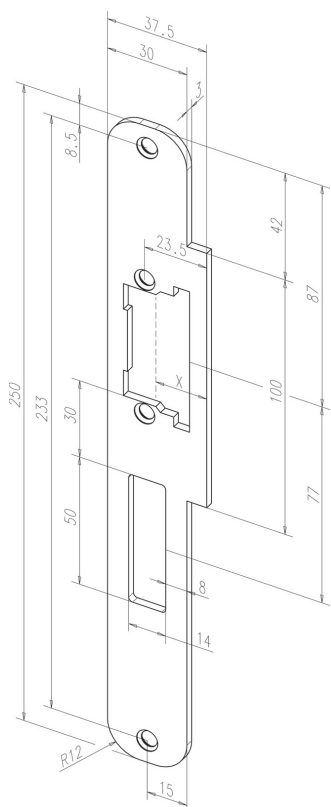

## Flat Striking Plate no. 529 - - - - - 52935- 01

### Product description

ProFix® 1 flat striking plate, rounded, with latch bolt aperture.

### Technical data

Handing	Universal
Width	37,5 mm
Thickness	3 mm
Length	250 mm
Color	Stainless steel
Dead bolt cutout	No
Latch bolt guide	No