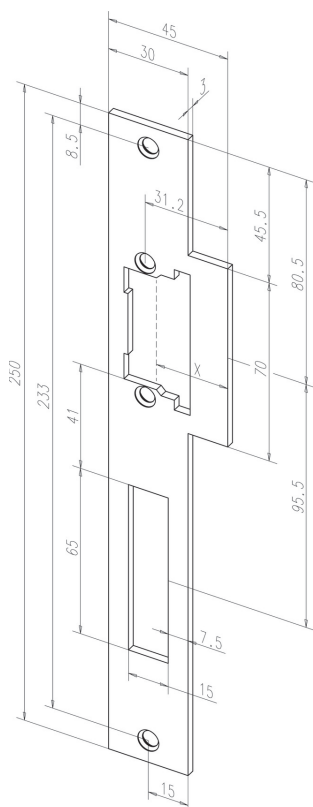

## ProFix® striking plate - - - - - 52335-01

Fla

latch bolt aperture and dead bolt cutout.

### Overview of Advantages

- DIN left and right usable
- For ProFix® model variations
- With latch bolt guide

### Technical data

Handing	Universal
Length	250 mm
Width	45 mm
Thickness	3 mm
Color	Stainless steel
Dead bolt cutout	Yes
Latch bolt guide	Yes