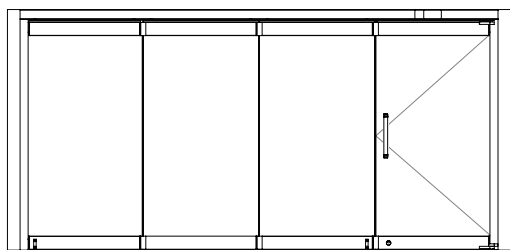

EXAMPLE PARKING SCENARIOS VARYING PANEL NUMBERS ARE POSSIBLE

Depending on the requirements a single-action panel can be placed on one or both ends of the system.

Upper track with concealed locking and floor socket

VARIOUS DESIGNS

PrivaSEE can be delivered in all anodized and RAL colours. Please contact us for further options.