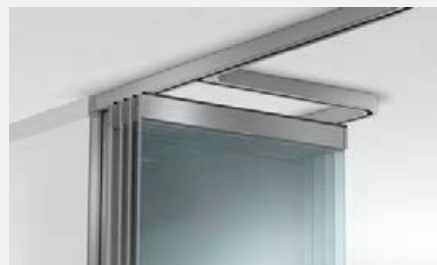

Flexible panel parking

In order to use the given space in the best possible way the ideal layout can be chosen from a multitude of parking arrangements.