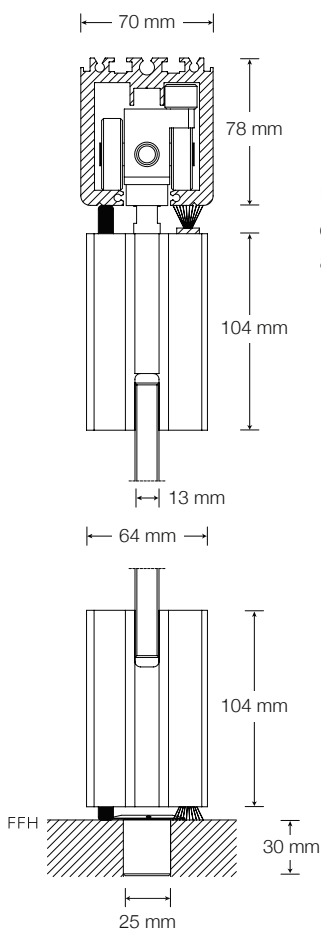

EXAMPLE PARKING SCENARIOS VARYING PANEL NUMBERS ARE POSSIBLE

Depending on the requirements a single-action panel can be placed on one or both ends of the system.

Upper track with concealed locking and floor socket

VARIOUS DESIGNS

PrivaSEE can be delivered in all anodized and RAL colours. Please contact us for further options.